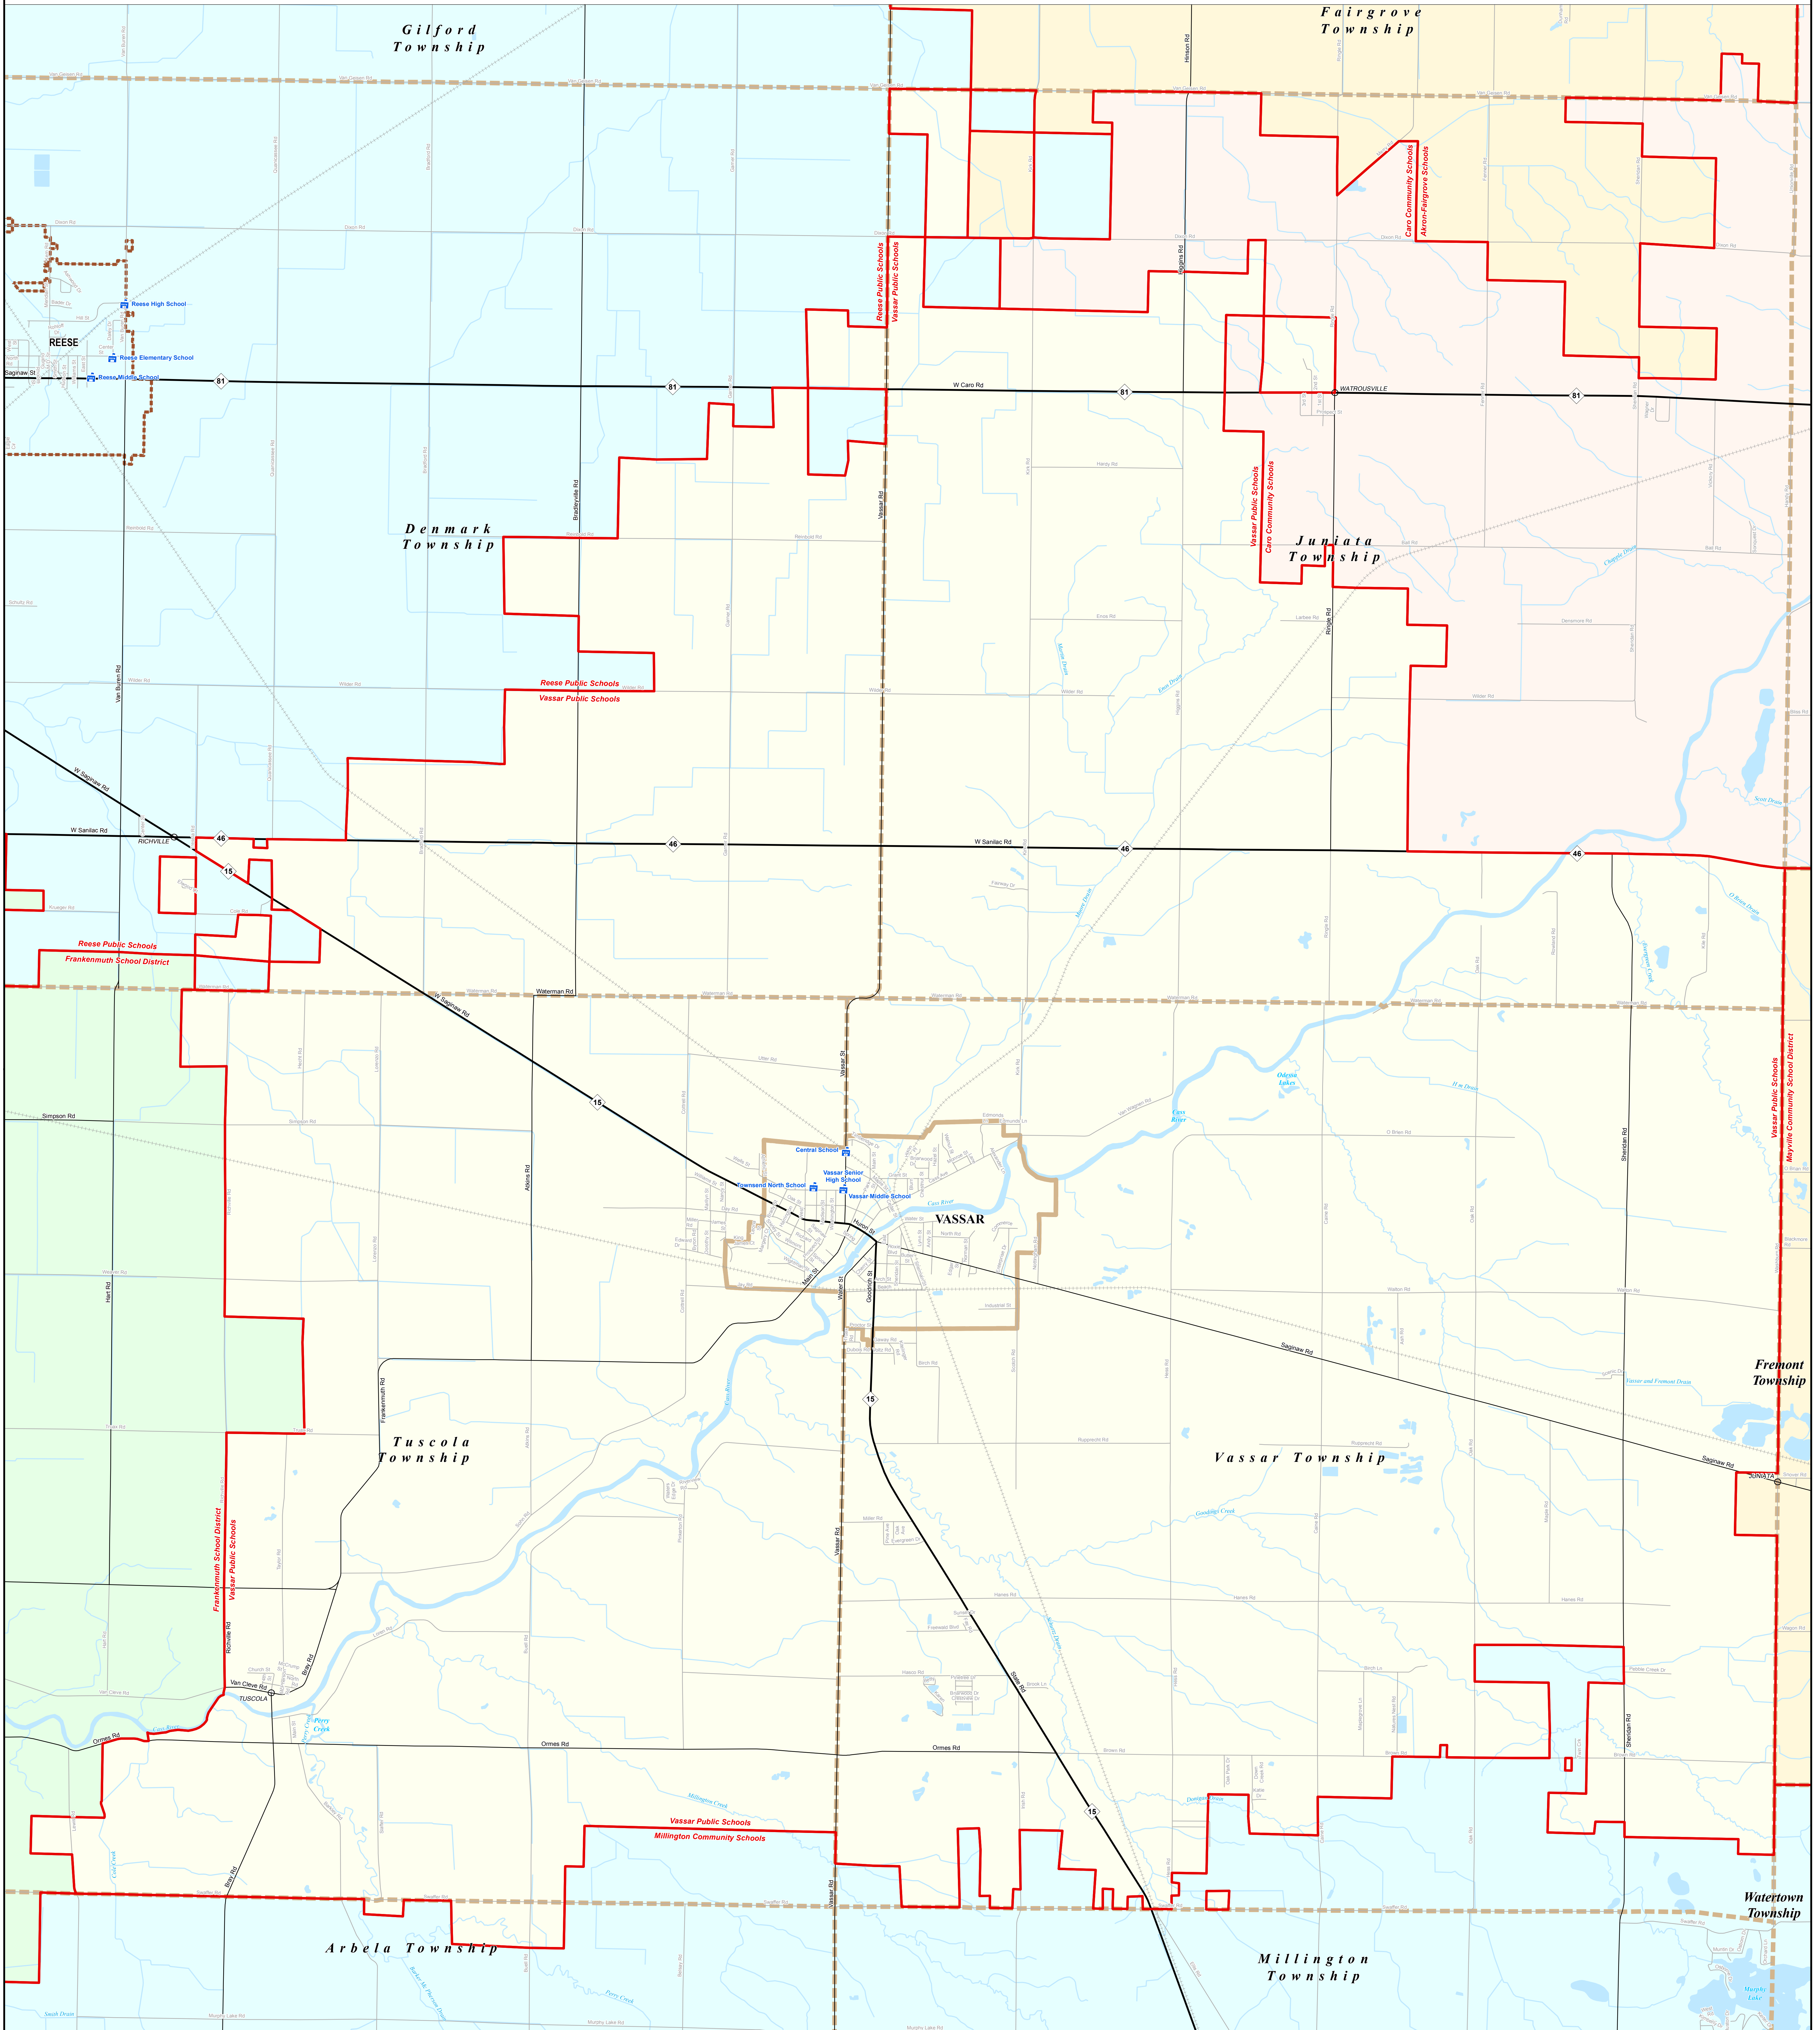

VASSAR PUBLIC SCHOOLS

Tuscola ISD

*Note: Non K-12 School Districts identified with Asterisk (*) in Name

11/14/13

Legend	
School District	Unincorporated Place
County	School
City	Water Feature
Township	Freeway
Village	Highway
Census Designated Place	Primary Road
	Local Road
	Railroad
	River, Stream, or Drain

Source: Michigan Geographic Framework, v13a